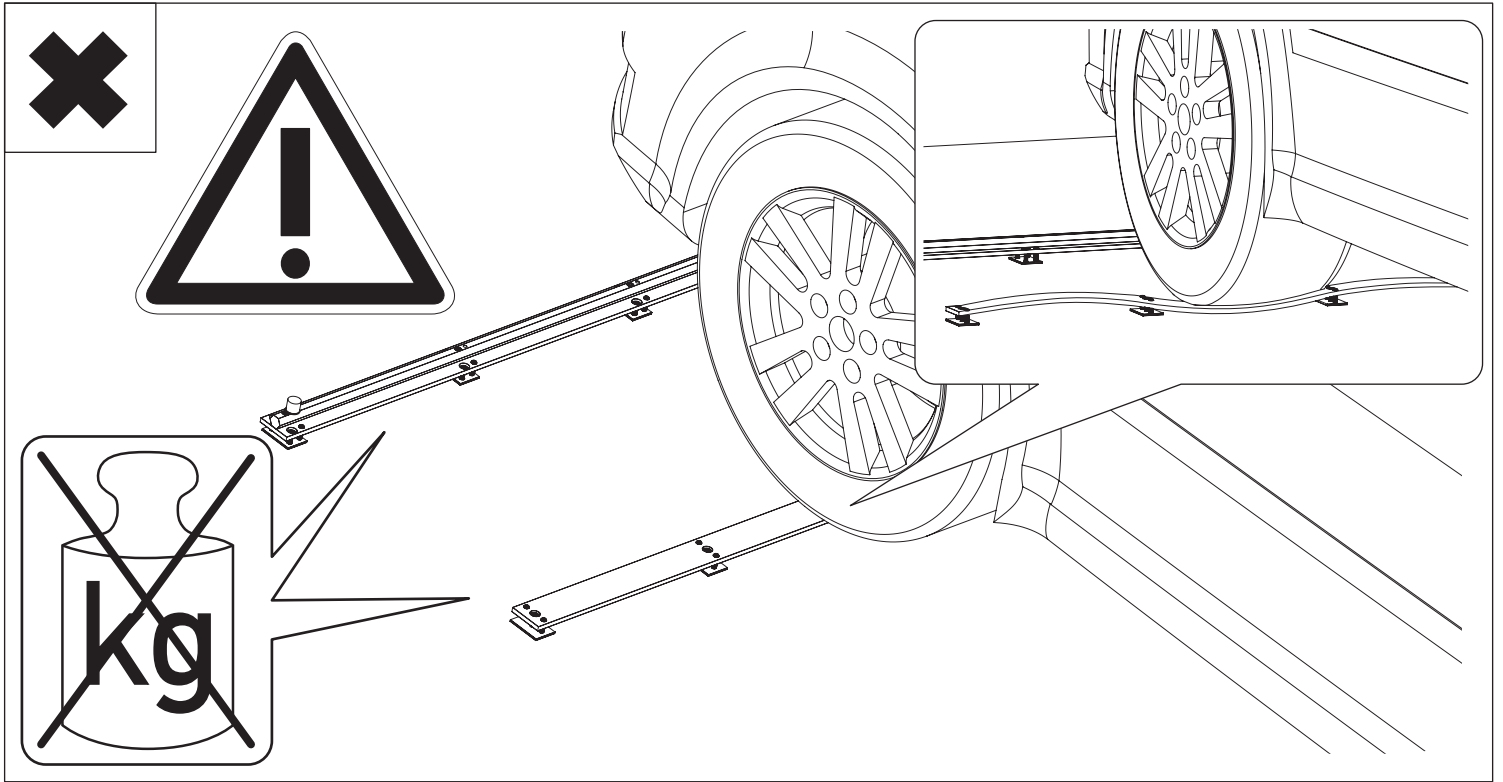

Item no. 9XS861736021	
2x	
2x	
2x	 20x 
30x	 40x 
30x	 ø8 40x 
Item no. 9XS862004021	
2x	
1x	

1 STUECK/PIECE(S)

9XQ 460 989-301

Made in Germany